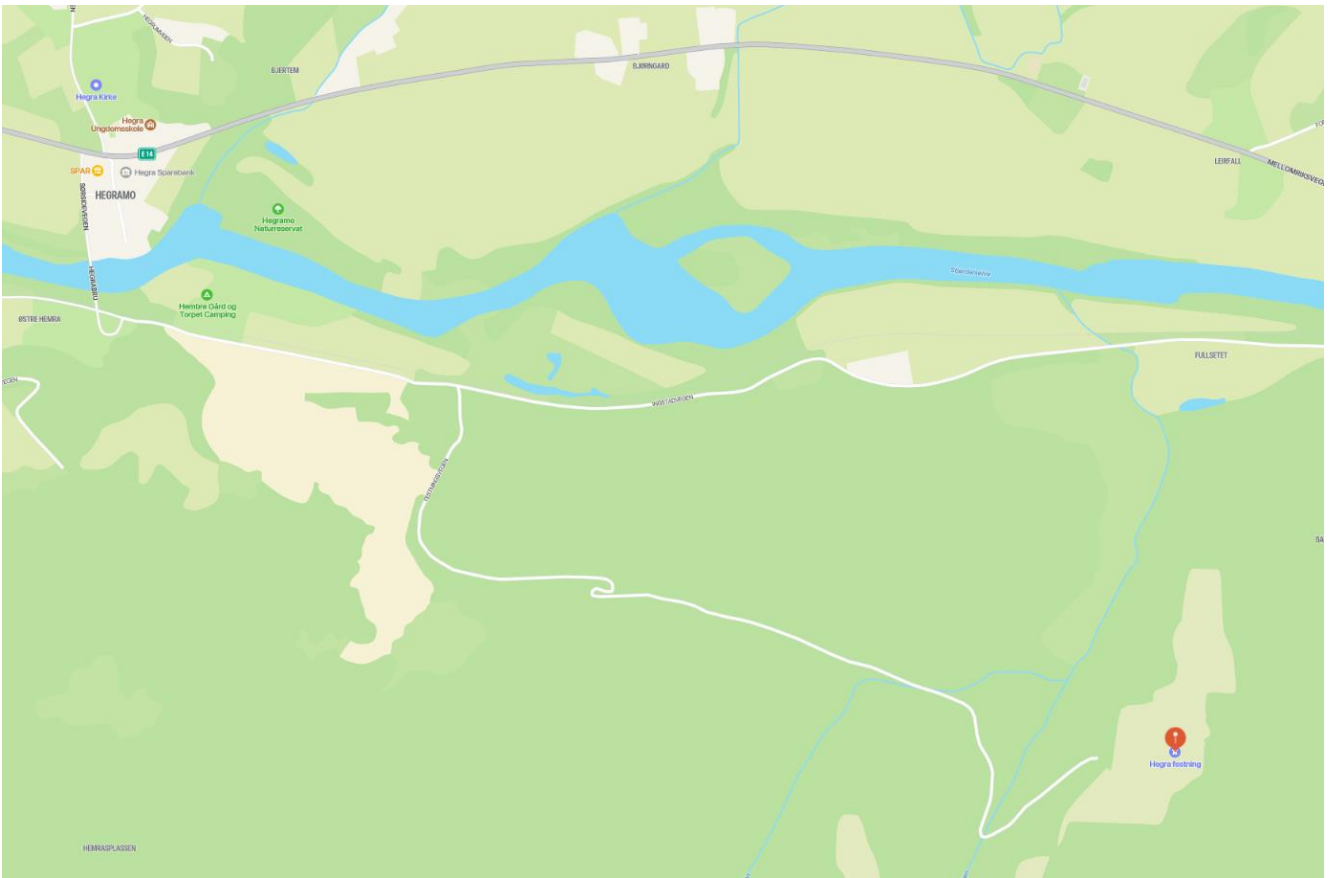

Kart - Veibeskrivelse til Hegra Festning Stjørdal

<https://www.google.com/maps/place/Hegra+Fortress/@63.4568587,11.131245,15.15z/data=!4m6!3m5!1s0x466d1594eddc4ba3:0x8b52e1dd993e3fa9!8m2!3d63.4516512!4d11.1656335!16zL20vMDR3bTB2?entry=tt>

Ref. til Google Maps:

<https://www.google.com/maps/place/Skatval+skytebane/@63.5108802,10.8476648,16.48z/data=!4m6!3m5!1s0x466d3f052a46c297:0xdbe10b25b891e03a!8m2!3d63.5107878!4d10.8415704!16s%2Ffg%2F11p5x5k1jr>

Kart – Veibeskrivelse til Monsberga Stjørdal

<https://www.google.com/maps/place/Monsberga+friluftsomr%C3%A5de/@63.4777219,10.9228913,16.74z/data=!4m6!3m5!1s0x466d15522c3b352f:0x5cc1ccdab1c8a9c9!8m2!3d63.4780517!4d10.9381343!16s%2Fg%2F11fnp6gyxs?entry=ttu>

Kart – Veibeskrivelse til Via Napoli Restaurant, Stjørdal

<https://duckduckgo.com/?q=via+napoli+stj%C3%B8rdal&atb=v260-1&iax=images&ia=images&iai=https%3A%2F%2Fimg.mappno.com%2Fyer%2Fviva-napoli-stj-rdal-2311632.jpg&iaxm=places>