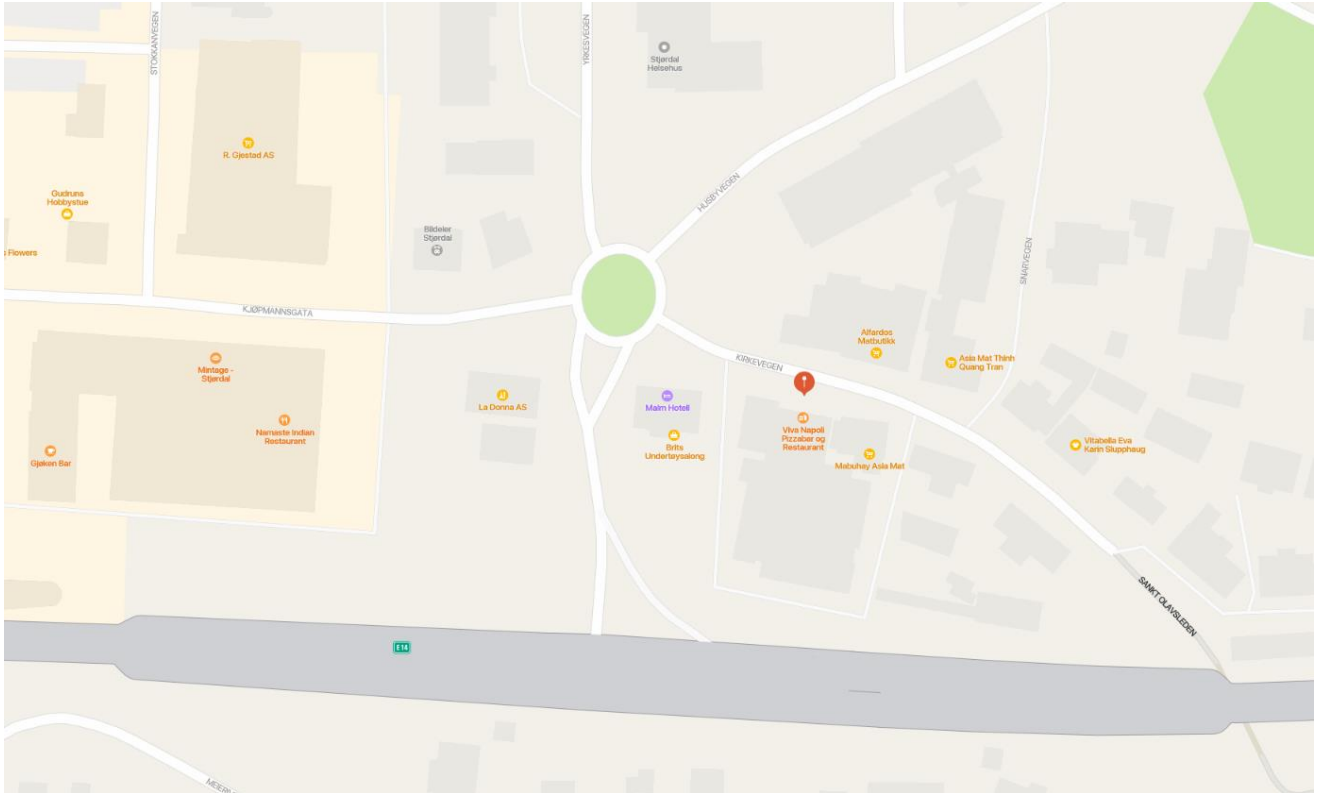

Kart – Veibeskrivelse til Via Napoli Restaurant, Stjørdal